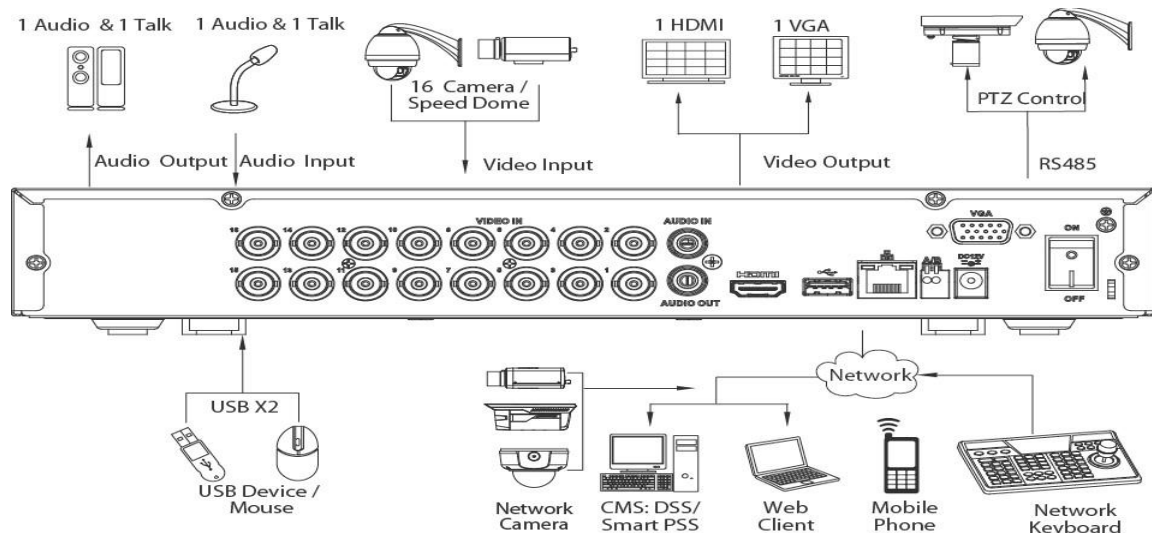

Alhua dvr recorder

Ethernet	RJ-45 port (10/100M)	RJ-45 port (10/100M/1000M)	RJ-45 port (10/100M/1000M)
Network Functions	HTTP, IPv4/IPv6, TCP/IP, UPNP, RTSP, UDP, SMTP, NTP, DHCP, DNS, PPPOE, DDNS, FTP, IP Filter, SNMP, P2P		
Max. User Access	128 users		
Smart Phone	iPhone, iPad, Android, Windows Phone		
Storage			
Internal HDD	1 SATA port, up to 6TB		
Auxiliary Interface			
USB Interface	2 ports(1 Rear), USB2.0	2 ports (1 Rear USB3.0, 1 Front USB2.0)	
RS485	1 port, For PTZ Control		
General			
Power Supply	DC12V/2A		DC12V/3A
Power Consumption	10W(without HDD)		
Working Environment	-10°C ~+55°C / 10%~90%RH / 86~106kpa		
Dimension(W×D×H)	Mini 1U, 325mm×255mm×55mm		
Weight	1.5KG(without HDD)		

System Connection

*Design and specifications are subject to change without notice.

© 2015 Dahua Technology Co., Ltd.